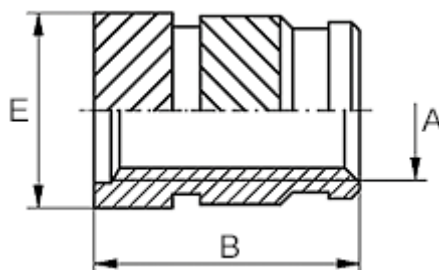

# Data Sheet

Article number: 12861000050800  
Description: KLEE-coil 861 000 050.800  
M5 Brass

## Measures

---

Female thread A	= M5
Length B	= 8.2
Min distance to edge	= 2.7
Outer diameter E	= 7.0
Recommended bore diameter W +0.1	= 6.4